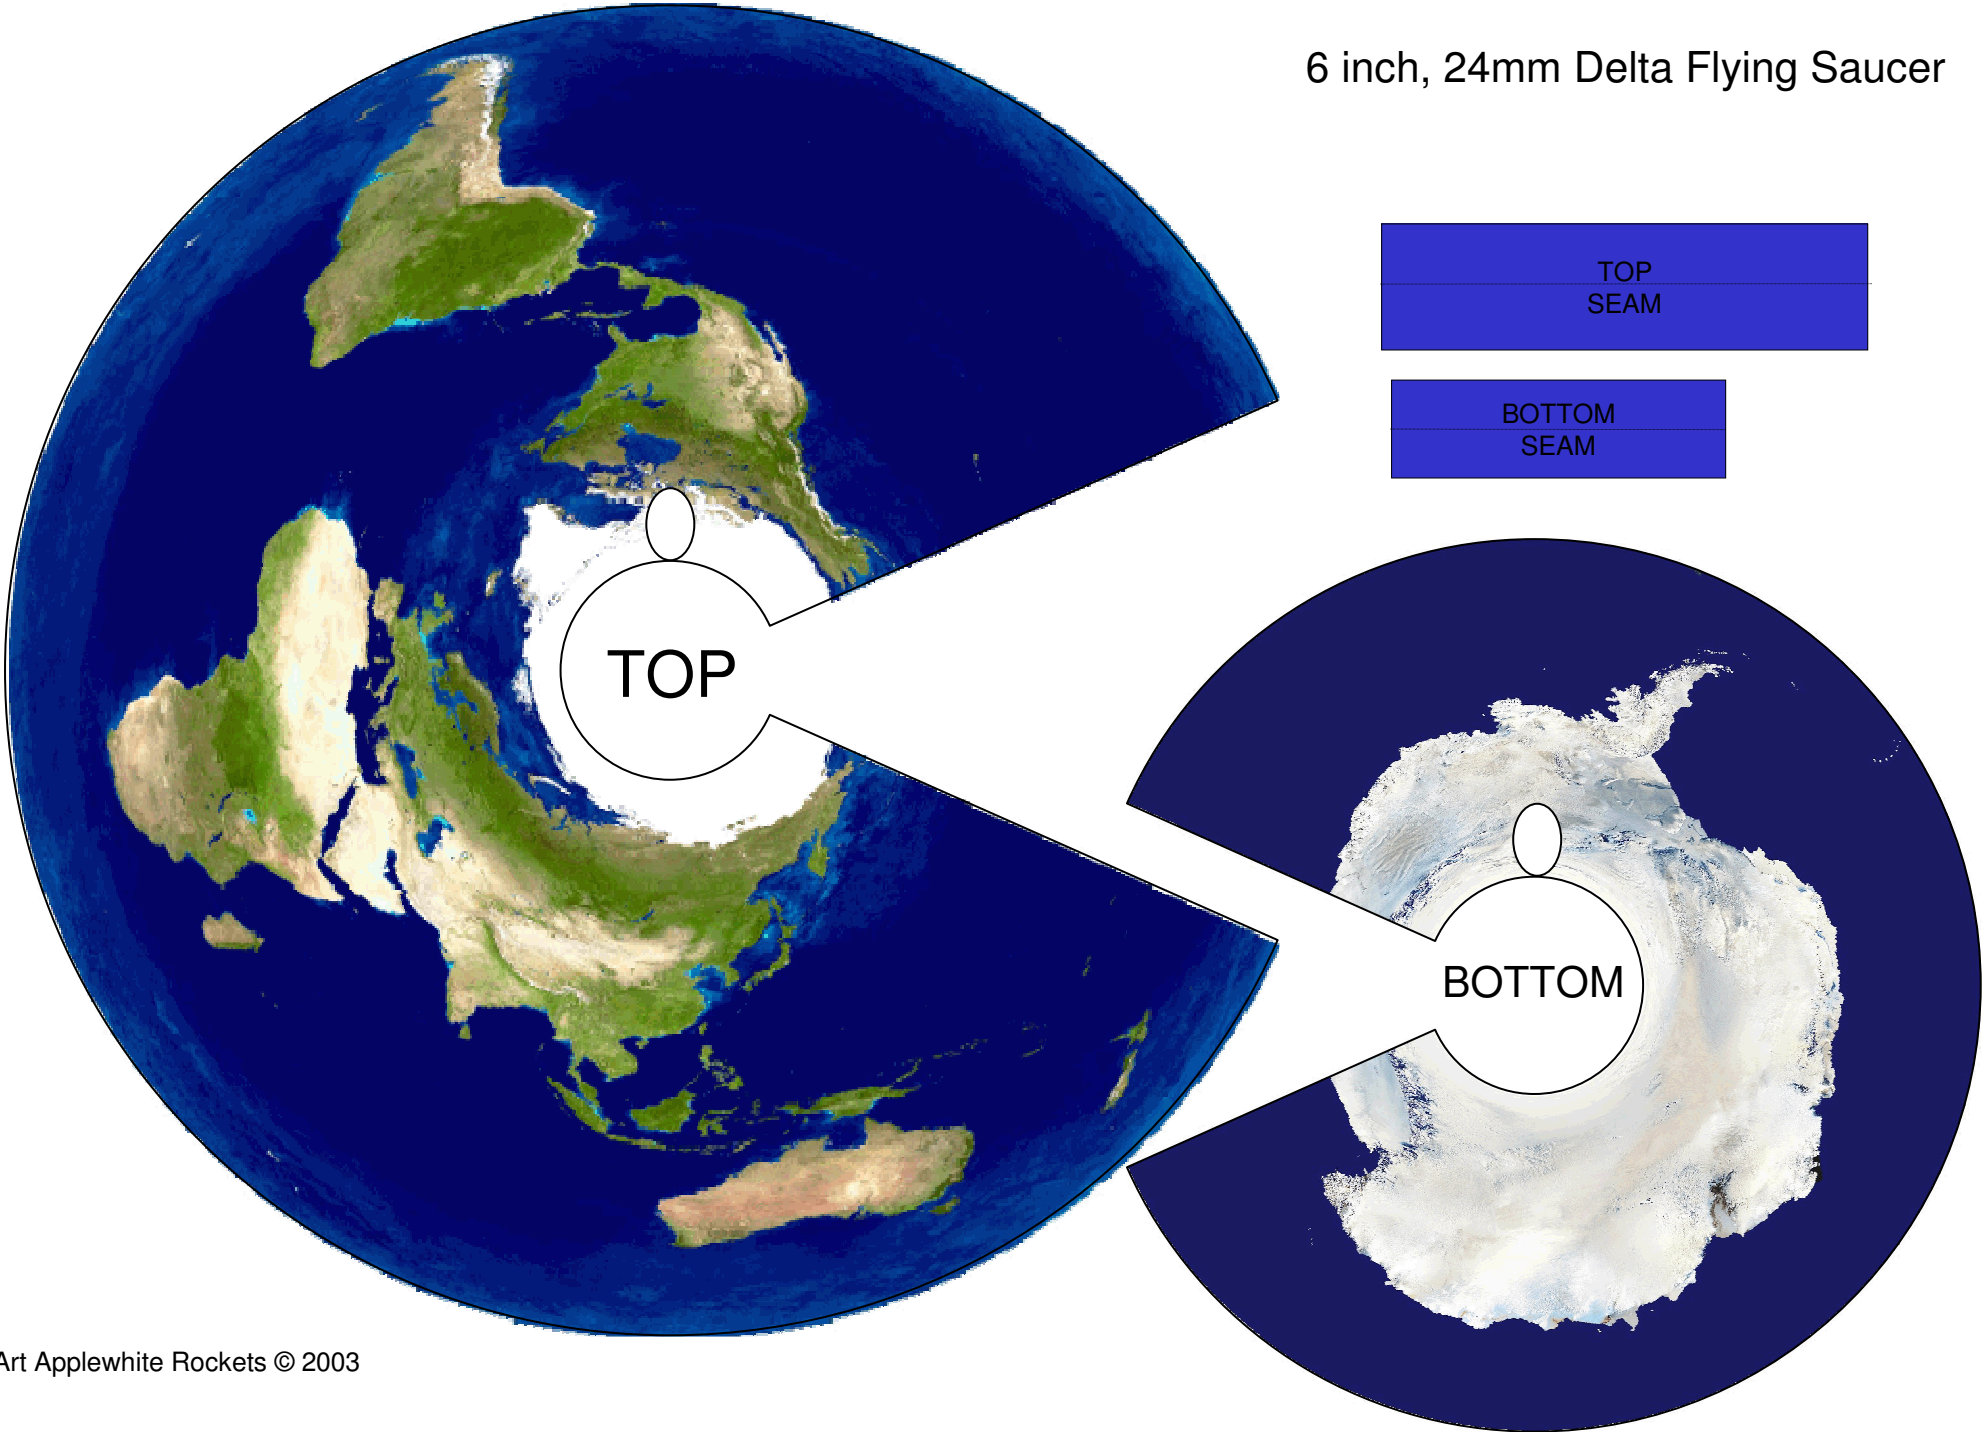

6 inch, 24mm Delta Flying Saucer

Engine Block