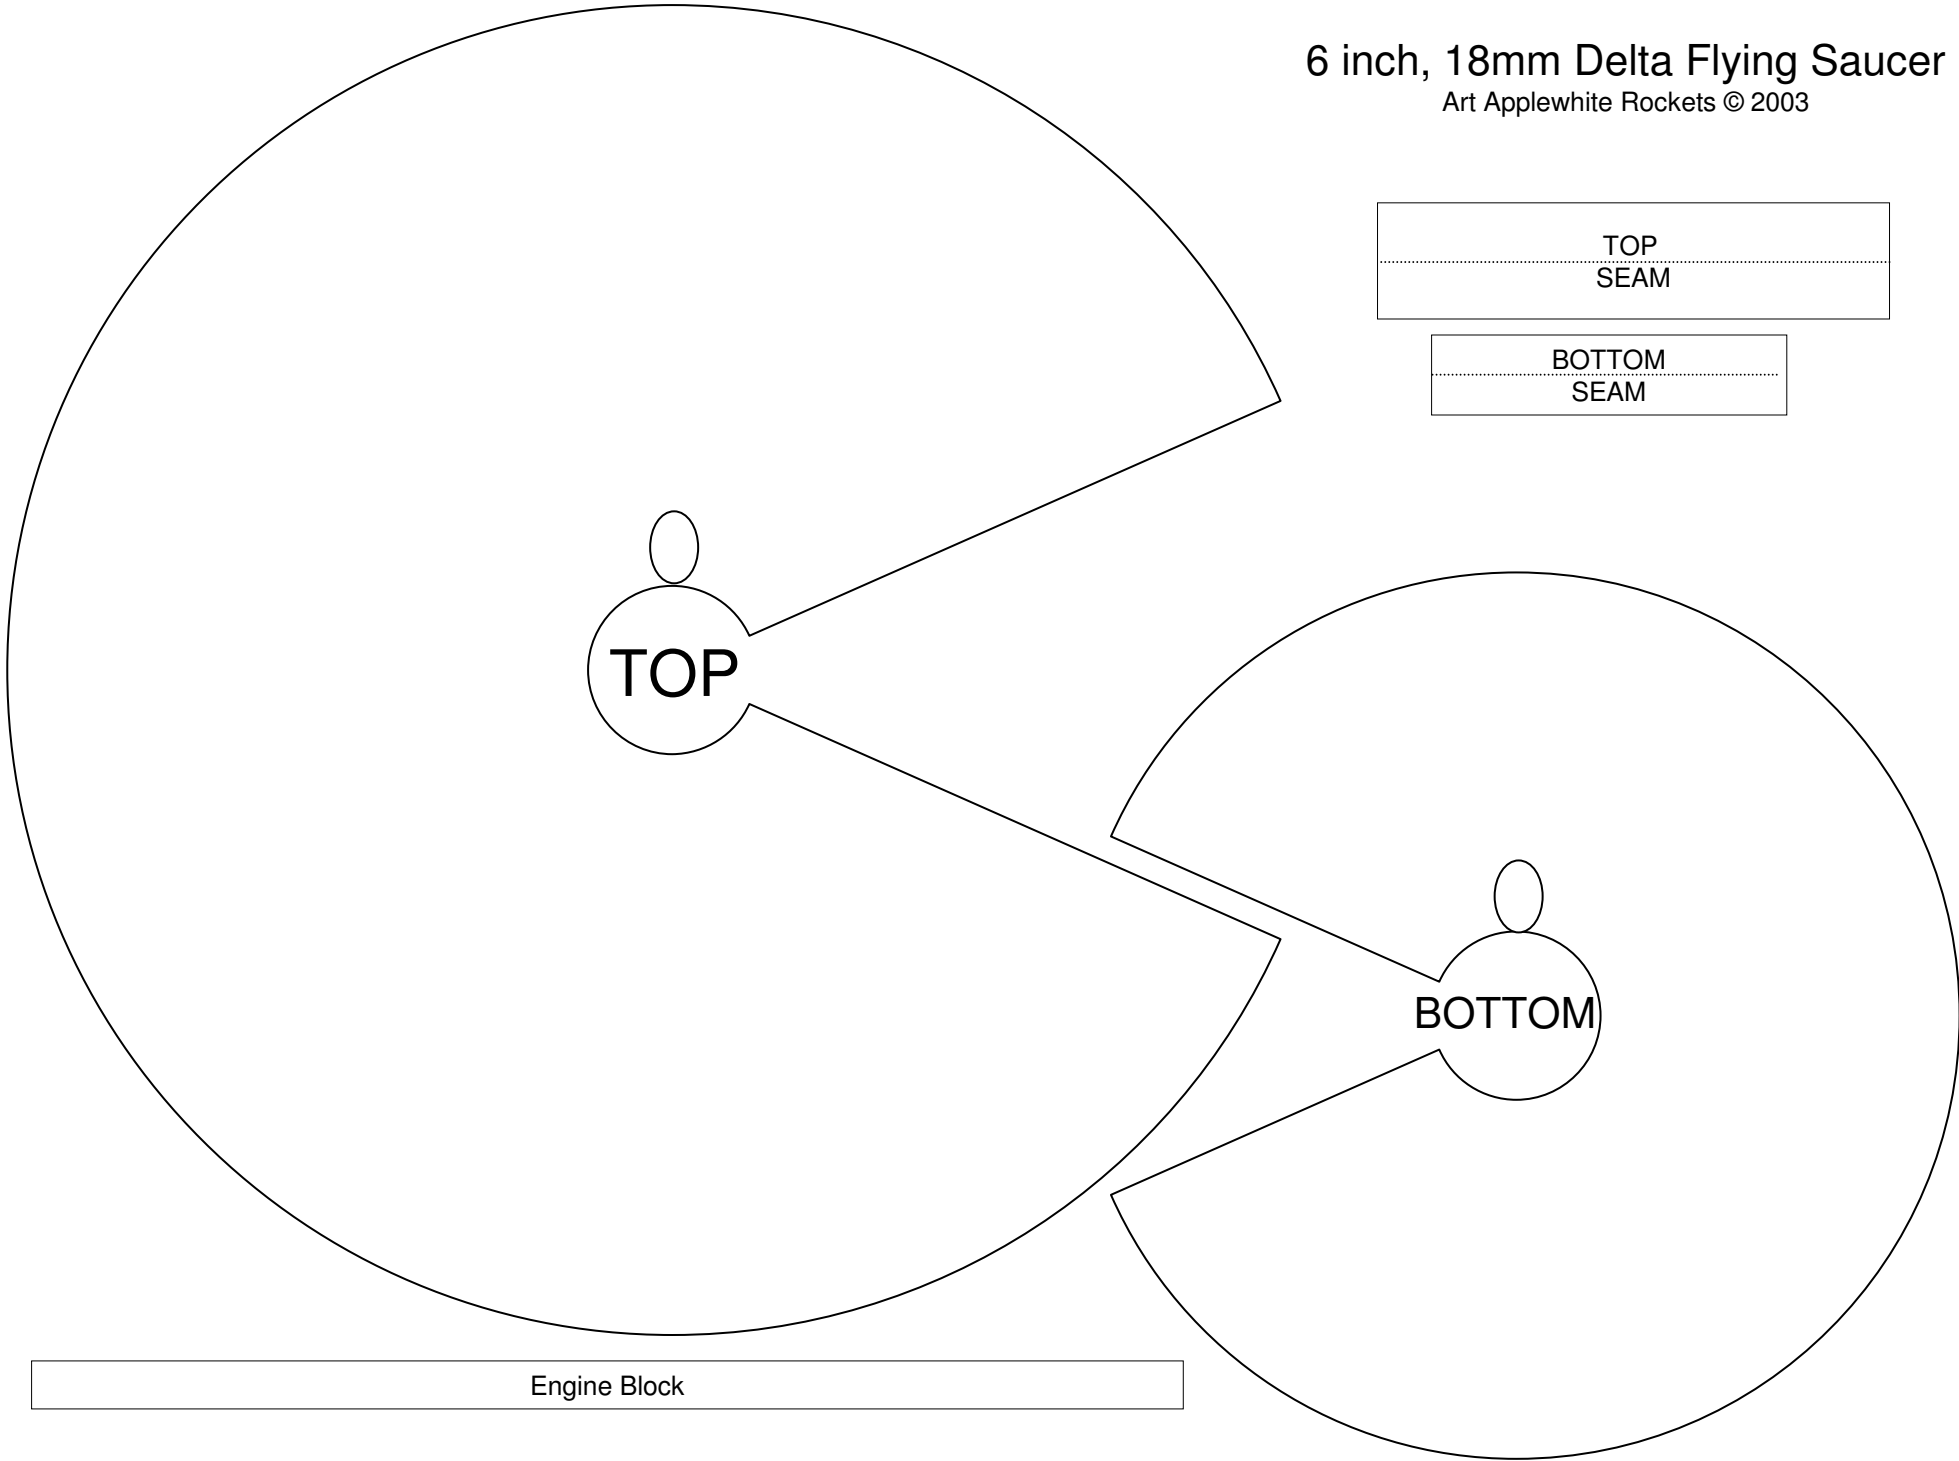

6 inch, 18mm Delta Flying Saucer

Art Applewhite Rockets © 2003

TOP

BOTTOM

TOP
SEAM

BOTTOM
SEAM

Engine Block