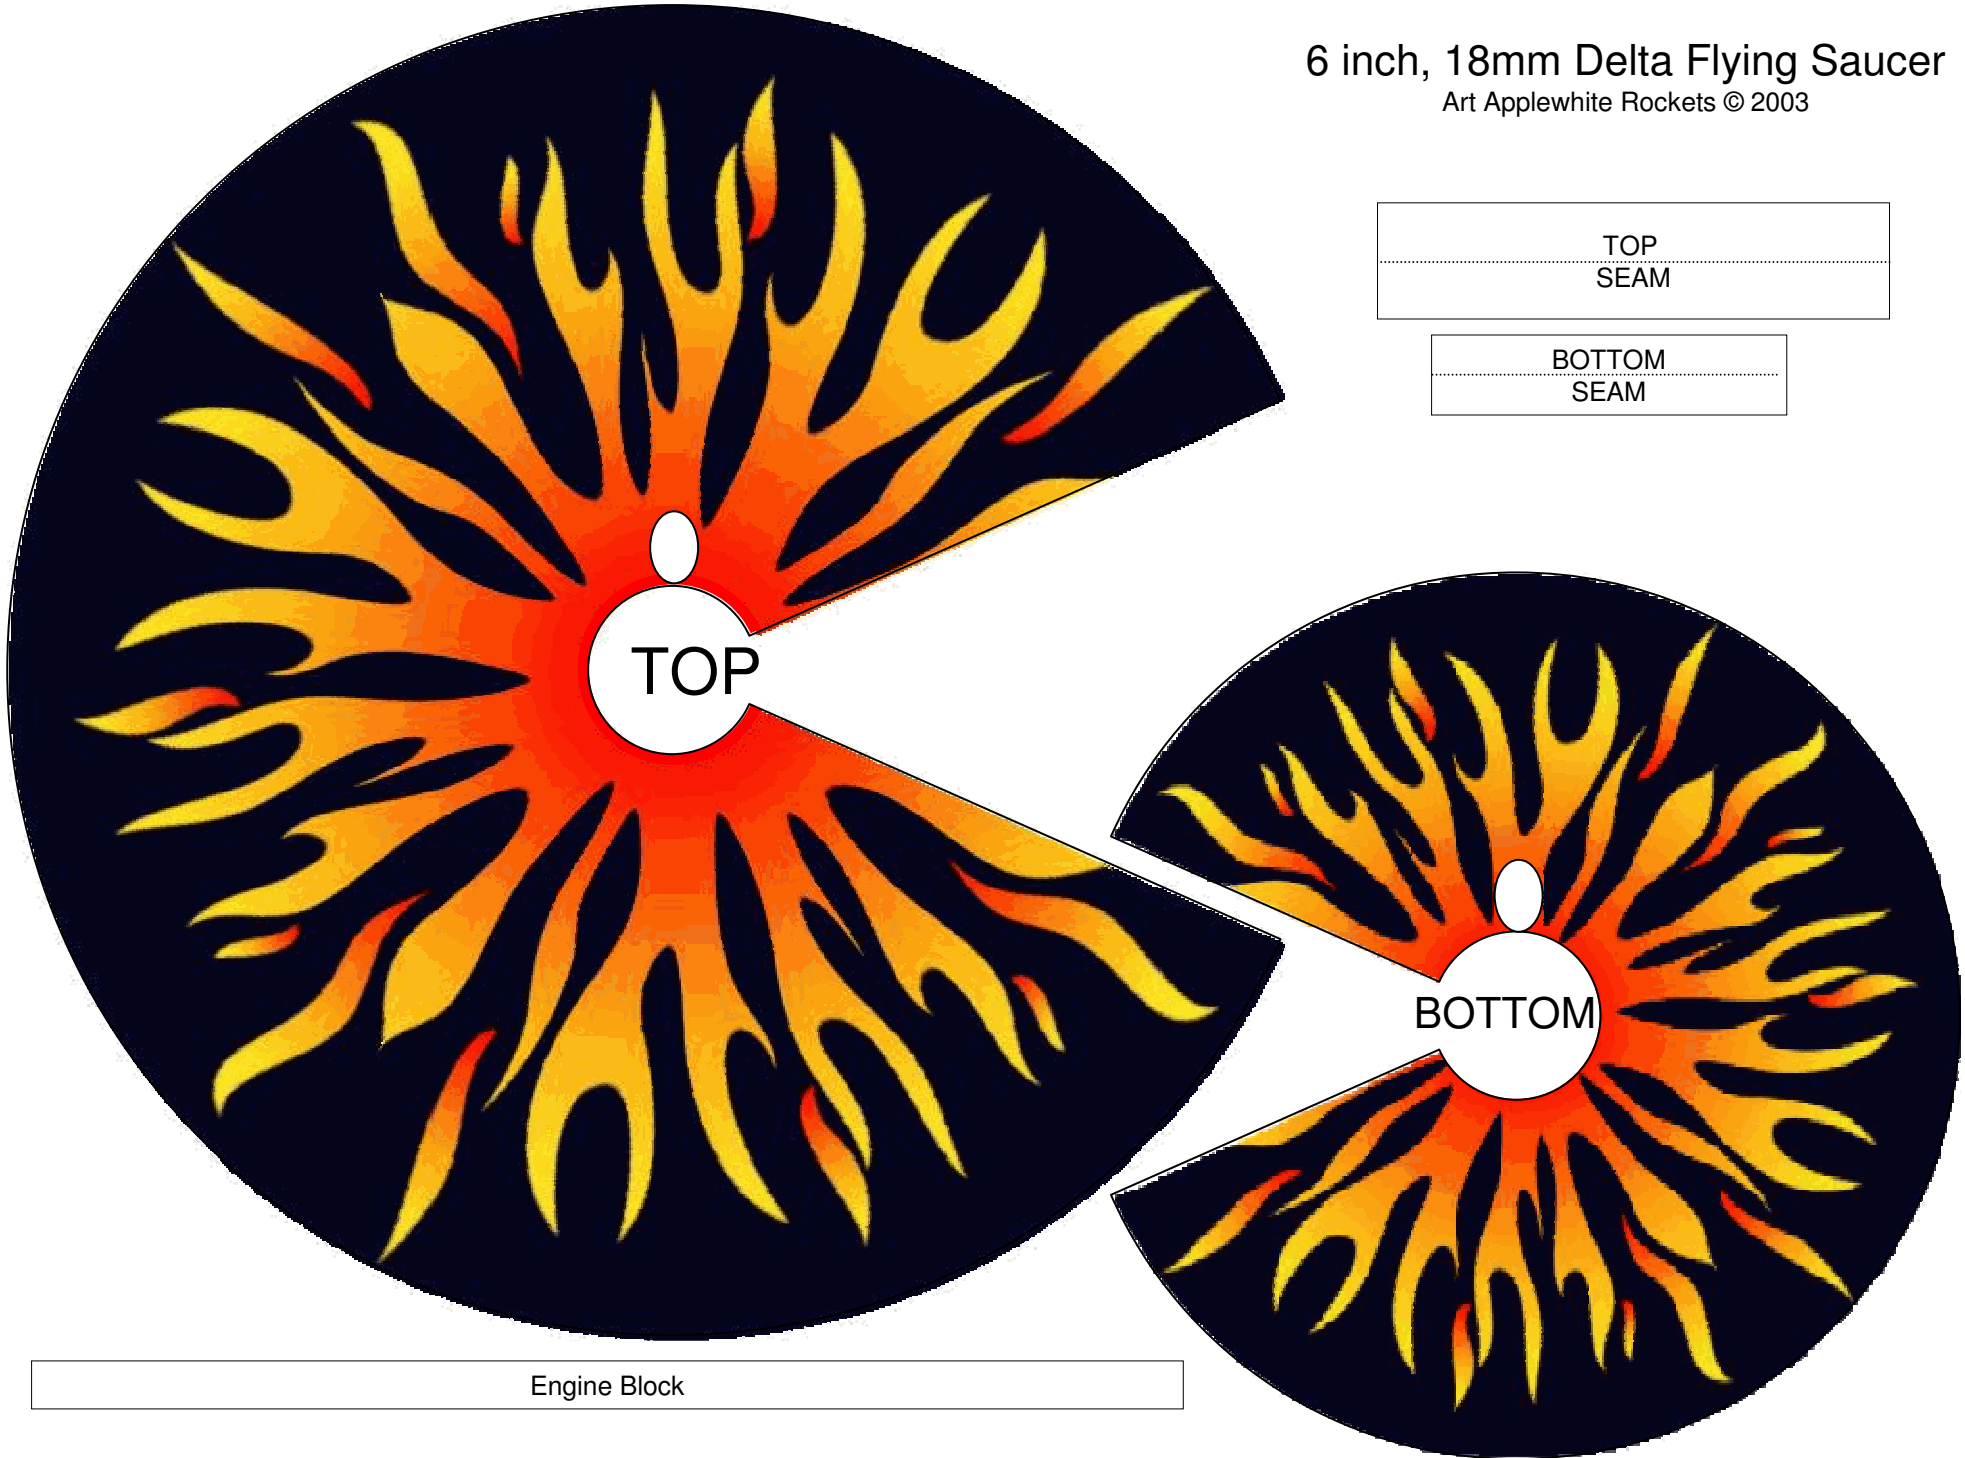

6 inch, 18mm Delta Flying Saucer

Art Applewhite Rockets © 2003

TOP

TOP
SEAM

BOTTOM
SEAM

BOTTOM

Engine Block